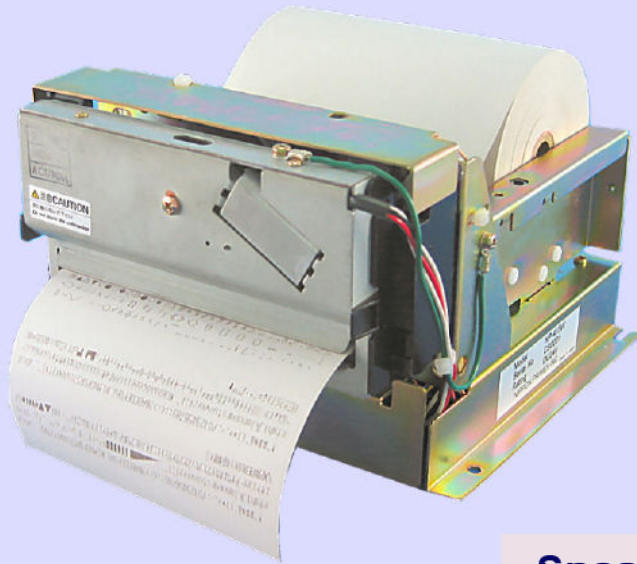

## 4-inch Kiosk printer

## NP-415W

### Features

Drop-in type roll paper holder .  
Optional Large holder (NP-H400) is available.

### Specifications

Model	NP-415W
Print method	Line thermal dot
Paper width / Print width	112mm / 104mm
Print speed	Max.70mm/sec.
Resolution	8dots/mm
Character size (dot x dot)	FontA(12x24):1.50x3.00mm, FontB(9x17):1.13x2.13mm
Character types	ASCII, Block Graphics, International
Barcode	UPC-A, UPC-E, JAN13(EAN), JAN8(EAN), CODE39, ITF, CODA BAR, CODE128,QRcode
Line feed pitch	0.125mm
Interface	Parallel / Serial (RS-232C) / USB *Factory setting
Input buffer	Approx. 10kb
Operating voltage	DC24V±5%,
External Dimensions	168(W) x 183.7(D) x 115.5(H) mm
Weight	Approx. 1390g
Paper type	Thermal paper (83mm in diameter)
Operating temperature	0 ~ 45°C
Storage temperature	-20 ~ 60°C
Reliability (head)	30Km, 50million pulses
Auto cutter	300,000 cuts, Full & Partial cut *Command selectable
Safety regulation	CE, UL60950, EMI: EN55022, EMS: EN55024, VCCI: Class A, FCI: Classify A